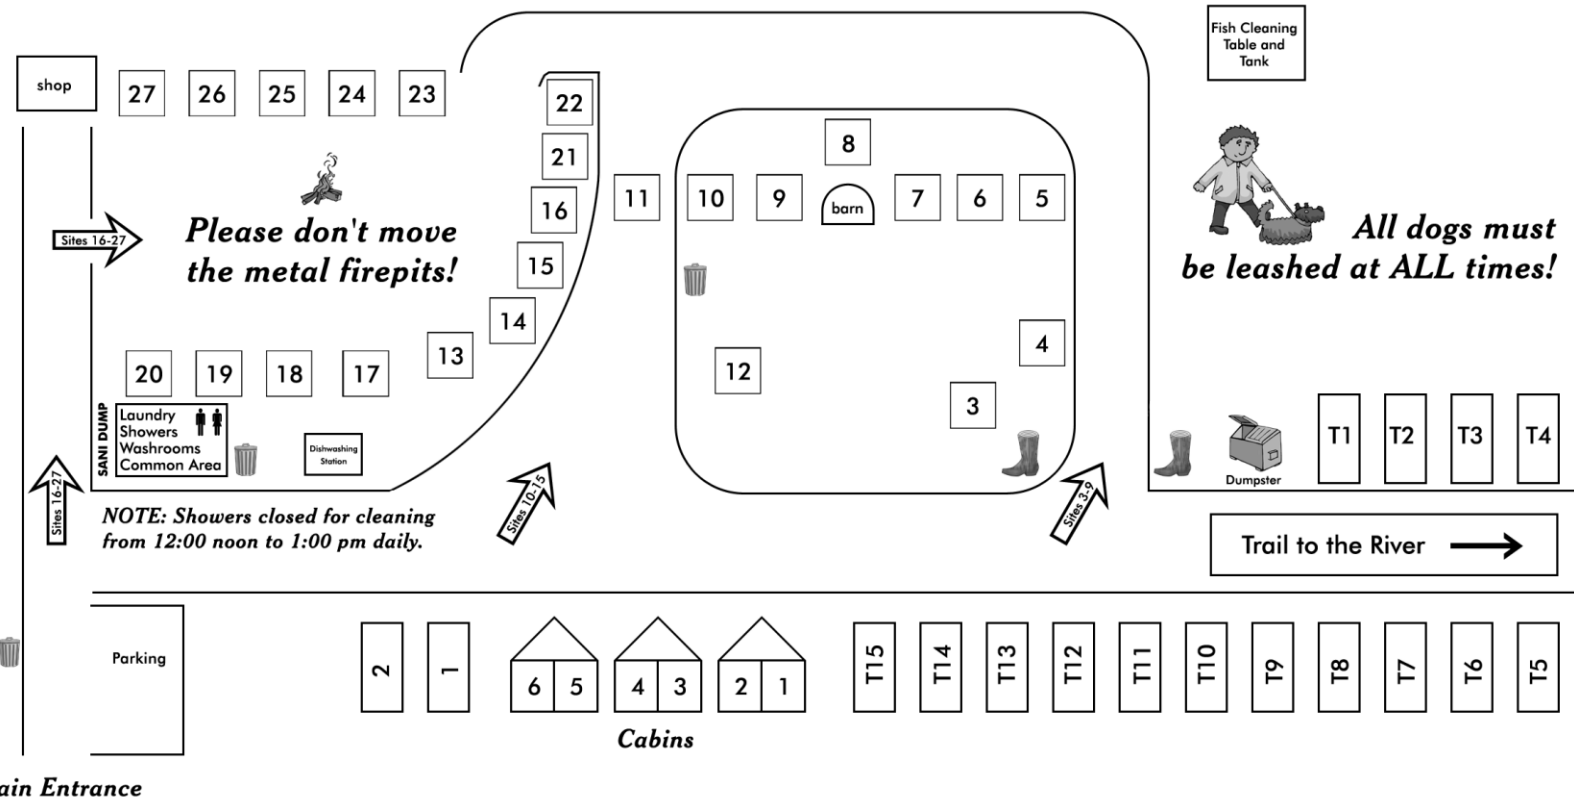

# Welcome to Fisherboy Park

**Please don't move the metal firepits!**

**NOTE: Showers closed for cleaning from 12:00 noon to 1:00 pm daily.**

**All dogs must be leashed at ALL times!**

**Main Entrance**

**Cabins**

Fish Cleaning Table and Tank

Dumpster

Trail to the River →

Office  
Store  
Rooms  
Firewood  
  
Hours:  
9:30am to  
9:30pm

Parking

2

1

6 5

4 3

2 1

T15

T14

T13

T12

T11

T10

T9

T8

T7

T6

T5